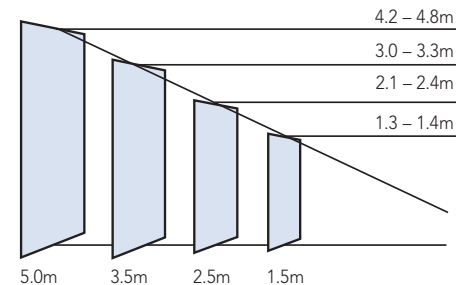

TLP-MT4 Projector

Part Number	TLP-MT4
Display Technology	LCD (Liquid Crystal Display)
Resolution	SVGA (800 x 600), (XGA Compatible)
Brightness	900 ANSI Lumens
Picture Format	4:3 (True), 16:9 (Digitally Formed)
Contrast	400:1
Digital Keystone Correction	+/- 15 Degrees
Lens	Manual Zoom & Focus
Lamp Lifespan	Up to 2000 Hours
Composite/S-Video Input Signal	PAL, PAL-N, PAL-M, PAL60, NTSC, NTSC 4.43, SECAM
Component Video Input Signals	480i, 480p, 575i, 575p, 720p, 1080i
Picture Size (Diagonal)	0.7 – 4.3m
Projection Distance	0.8 – 4.5m
Inputs	RGB (Y, Pb, Pr – D Sub 15pin) Composite, S-Video, Audio
Fan Noise	34dB
Audio	Integrated 1W Speaker
Dimensions (W x H x D mm)	260 x 96 x 295
Weight	3.2kg
Accessories	Manual, Power Cord, Remote, Batteries, Composite Video Cable, Audio Cable, Component, Video Cable
Warranty	2 Years Parts & Labour, 90 Day Replacement Warranty & 90 Day Lamp Warranty

Projection distances